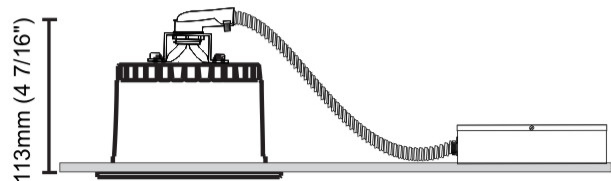

GENERAL

Series: Dixit
 Subseries: Dixit RA11
 Brand: Ivela
 Division: Architectural
 Mounting Type: Recessed
 Mounting Location: Ceiling
 Subcategory: Downlight

PHYSICAL

Shape: Square
 Length (mm): 117
 Length (in): 4 5/8
 Width (mm): 117
 Width (in): 4 5/8
 Height (mm): 73
 Height (in): 2 7/8
 Min. Recessing Depth (mm): 113
 Min. Recessing Depth (in): 4 1/2
 Light Distribution: Direct
 Weight (kg): 0.7
 Weight (lbs): 1.54
 Diffuser: Clear Polycarbonate
 Fixture Finish: MWH
 Fixture Material: Aluminum Die Cast
 Cut-out Measurements: 100mm / 3 15/16"

OPTICAL

Optic°: 55
 Adjustability: Fixed
 Upon Request: Optic 12° or 30° (mirror-metallized) / 70° (white)

RATINGS AND CERTIFICATIONS

Certified By: Certified for North American Standards
 IP rating: IP43
 IK Rating: IK08
 Glare Rating: ≤ 19

GENERAL

Series: Dixit
Subseries: Dixit RA8
Brand: Ivela
Division: Architectural
Mounting Type: Recessed
Mounting Location: Ceiling
Subcategory: Downlight

PHYSICAL

Shape: Square
Length (mm): 80
Length (in): 3 1/8
Width (mm): 80
Width (in): 3 1/8
Height (mm): 70
Height (in): 2 3/4
Min. Recessing Depth (mm): 110
Min. Recessing Depth (in): 4 3/16
Light Distribution: Direct
Weight (kg): 0.4
Weight (lbs): 0.88
Diffuser: Clear Polycarbonate
Fixture Finish: MWH
Fixture Material: Aluminum Die Cast
Cut-out Measurements: 70mm / 2 3/4"