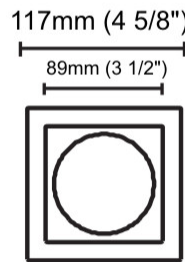

GENERAL

Series: Dixit
Subseries: Dixit RA11
Brand: Ivela
Division: Architectural
Mounting Type: Recessed
Mounting Location: Ceiling
Subcategory: Downlight

PHYSICAL

Shape: Square
Length (mm): 117
Length (in): 4 5/8
Width (mm): 117
Width (in): 4 5/8
Height (mm): 73
Height (in): 2 7/8
Min. Recessing Depth (mm): 113
Min. Recessing Depth (in): 4 1/2
Light Distribution: Direct
Weight (kg): 0.7
Weight (lbs): 1.54
Diffuser: Clear Polycarbonate
Fixture Finish: MWH
Fixture Material: Aluminum Die Cast
Cut-out Measurements: 100mm / 3 15/16"

ELECTRICAL

Lamp Type: LED
Total Output Wattage (W): 12 / 18 / 26
Dimming: Tri-Mode (Non-Dimming and Phase Dimming (120Vac only) and 0-10V Dimming)
Driver Included: No
Driver Location: Recessed Housing
Driver Type: Constant Current - Universal
Driver Class: Class 2
Input Voltage (V): 120 - 277
Constant Current (MA): 350 / 500 / 700

LED

Number of LEDs: 1
Color Temperature (°K): 2700 / 3000 / 4000
Max. Delivered Lumen (lm): 1513 - 1602 / 2092 - 2180 / 2759 - 2848
CRI: >85 CRI
Efficiency (%): 89
Lamp Life (hrs): 50000
Upon Request: 3500K upon request

OPTICAL

Optic°: 55
Adjustability: Fixed
Upon Request: Optic 12° or 30° (mirror-metallized) / 70° (white)

RATINGS AND CERTIFICATIONS

Certified By: Certified for North American Standards
IP rating: IP43
IK Rating: IK08
Glare Rating: ≤ 19