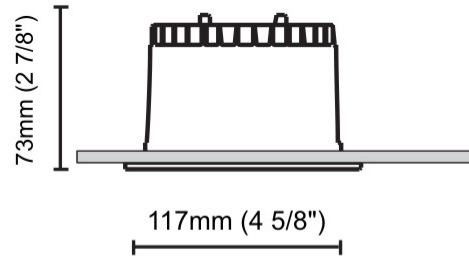

GENERAL

Series: Dixit
 Subseries: Dixit RA11
 Brand: Ivela
 Division: Architectural
 Mounting Type: Recessed
 Mounting Location: Ceiling
 Subcategory: Downlight

PHYSICAL

Shape: Square
 Length (mm): 117
 Length (in): 4 5/8
 Width (mm): 117
 Width (in): 4 5/8
 Height (mm): 73
 Height (in): 2 7/8
 Min. Recessing Depth (mm): 113
 Min. Recessing Depth (in): 4 1/2
 Light Distribution: Direct
 Weight (kg): 0.7
 Weight (lbs): 1.54
 Diffuser: Clear Polycarbonate
 Fixture Finish: MWH
 Fixture Material: Aluminum Die Cast
 Cut-out Measurements: 100mm / 3 15/16"

OPTICAL

Optic°: 55
 Adjustability: Fixed
 Upon Request: Optic 12° or 30° (mirror-metallized) / 70° (white)

RATINGS AND CERTIFICATIONS

Certified By: Certified for North American Standards
 IP rating: IP43
 IK Rating: IK08
 Glare Rating: ≤ 19

GENERAL

Series: Dixit
Subseries: Dixit RA8
Brand: Ivela
Division: Architectural
Mounting Type: Recessed
Mounting Location: Ceiling
Subcategory: Downlight

PHYSICAL

Shape: Square
Length (mm): 80
Length (in): 3 1/8
Width (mm): 80
Width (in): 3 1/8
Height (mm): 70
Height (in): 2 3/4
Min. Recessing Depth (mm): 110
Min. Recessing Depth (in): 4 3/16
Light Distribution: Direct
Weight (kg): 0.4
Weight (lbs): 0.88
Diffuser: Clear Polycarbonate
Fixture Finish: MWH
Fixture Material: Aluminum Die Cast
Cut-out Measurements: 70mm / 2 3/4"